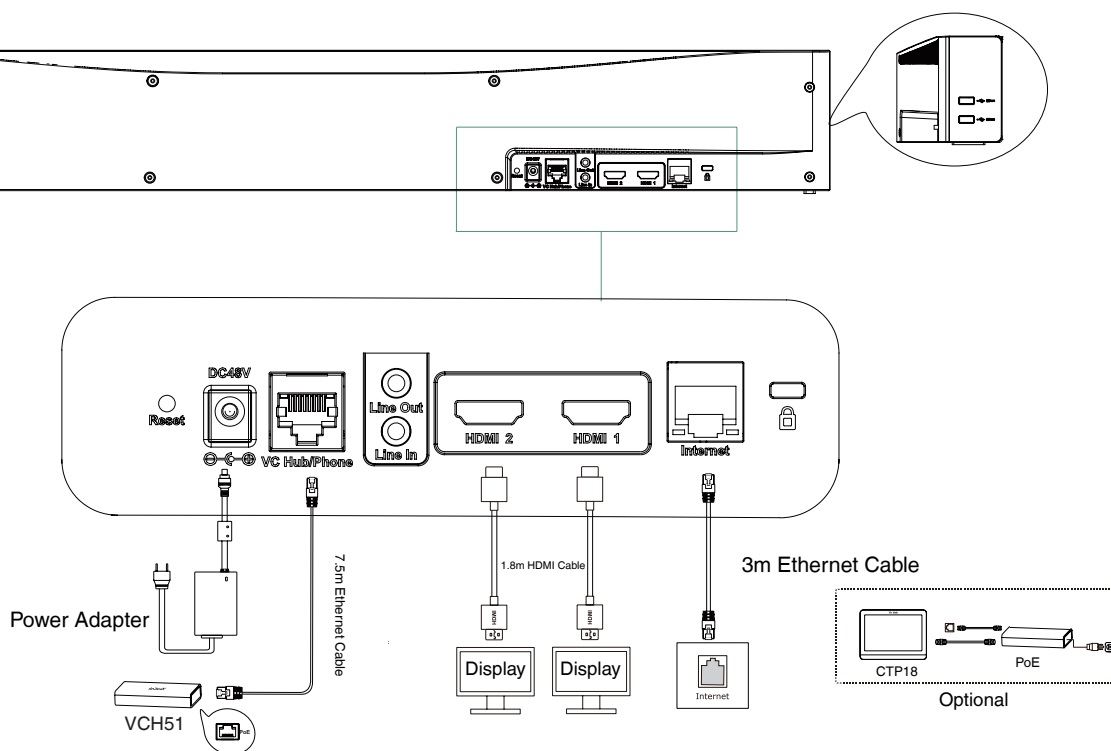

Connections

- 2 x HDMI output (CEC supported)
- HDMI input (through the VCH51 Sharing Kit)
- 1 x Line-in (3.5mm)
- 1 x Line-out (3.5mm)
- 2 x USB 2.0
- 1 x 10/100M/1000M Ethernet port

- 1 x Yealink extension port (RJ-45)
- 1 x Power port
- 1 x Security lock slot
- 1 x Reset slot

MeetingBar A30 Package

- Package contents:
 - MeetingBar A30 endpoint
 - 3m Ethernet cable
 - 2 x 1.8m HDMI cable
 - Mounting Bracket and Accessories
 - Power adapter
 - Quick Start Guide
 - Controller (optional):
 - CTP18 Touch Panel
 - VCR20 Remote Control
 - Content sharing(optional):
 - VCH51 Sharing Kit (HDMI/USB-C)^②
 - WPP20 Wireless Presentation Pod^③

Endpoint Connections

Note:

- If you connect a touch display device, you can operate the A30 either by remote control or touch control.
- If you connect a non-touch display device, you can only use the remote control.