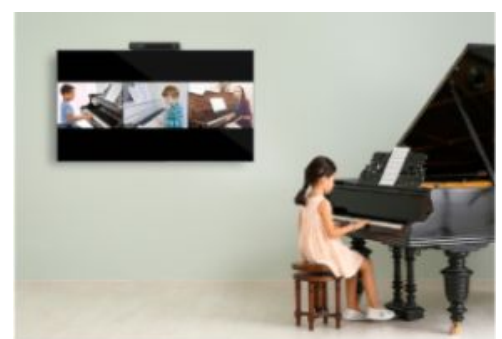

zoom
for Home

DTEN onTV

Home Video Conferencing
Using Your Existing TV

PRE-ORDER NOW

For Everything You Do on Zoom

Simply connect your DTEN onTV via HDMI to any size TV or display for instant Zoom meetings

Crystal Clear Audio with Life-like Video

The DTEN onTV packs a 12-microphone array and smart 4-camera system into a sleek and compact form factor. Flexible design allows the DTEN onTV to be mounted above or below your TV

Capture Every Word and Visual Cue in Stunning Detail

Be heard clearly with DTEN Audio AI sound suppression technology

Make a great impression with DTEN smart camera technology

Connect wirelessly and instantly share content with teammates, family and friends