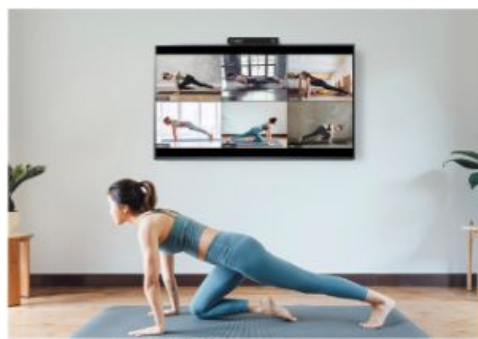

zoom
for Home

DTEN onTV

Home Video Conferencing
Using Your Existing TV

PRE-ORDER NOW

For Everything You Do on Zoom

Simply connect your DTEN onTV via HDMI to any size TV or display for instant Zoom meetings

Crystal Clear Audio with Life-like Video

The DTEN onTV packs a 12-microphone array and smart 4-camera system into a sleek and compact form factor. Flexible design allows the DTEN onTV to be mounted above or below your TV

Capture Every Word and Visual Cue in Stunning Detail

Be heard clearly with DTEN Audio AI sound suppression technology

Make a great impression with DTEN smart camera technology

Connect wirelessly and instantly share content with teammates, family and friends