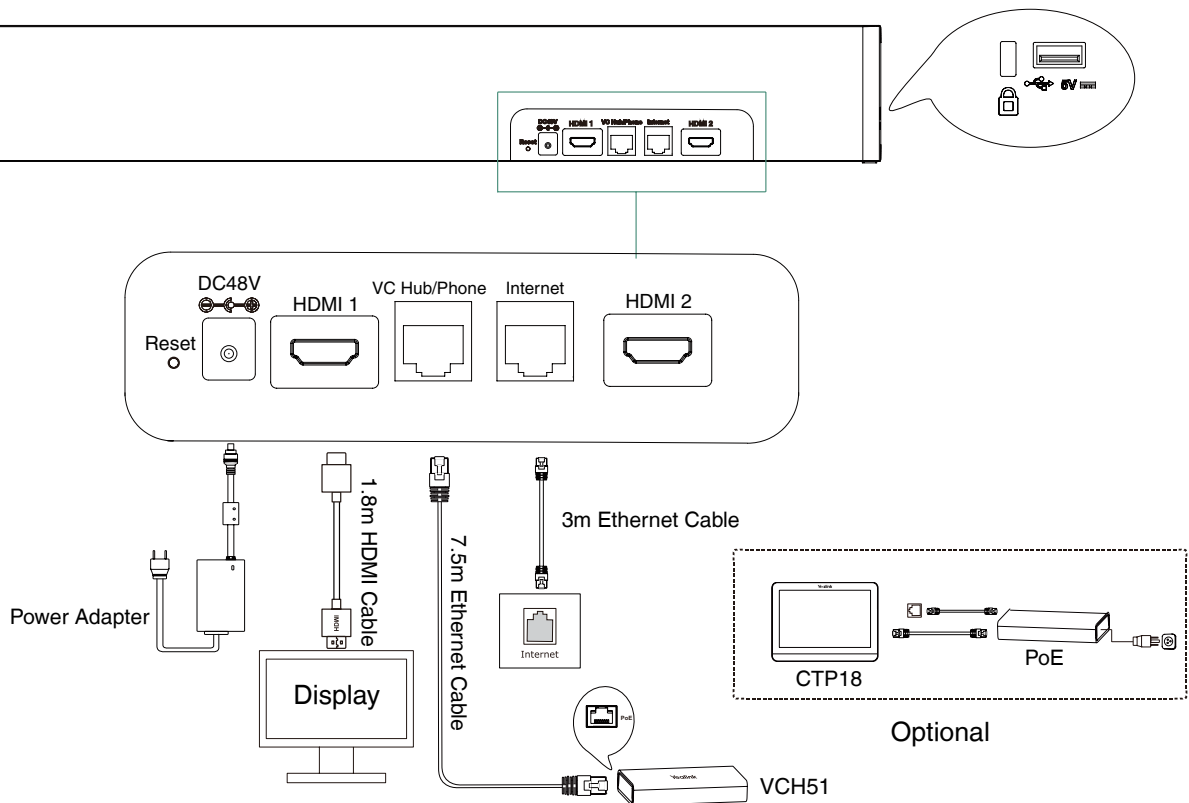

Connections

- 2 x HDMI output (CEC supported)
- HDMI input (through the VCH51 Sharing Kit)
- 1 x USB 2.0
- 1 x 10/100M/1000M Ethernet port
- 1 x Yealink VCH port (RJ-45)
- 1 x Power port
- 1 x Security lock slot
- 1 x Reset slot

MeetingBar A20 Package

- Package contents:
 - MeetingBar A20 endpoint
 - 3m Ethernet cable
 - 2 x 1.8m HDMI cable
 - Mounting Bracket and Accessories
 - Power adapter
 - Quick Start Guide
 - Controller (optional):
 - CTP18 Touch Panel
 - VCR20 Remote Control
 - Content sharing(optional):
 - VCH51 Sharing Kit (HDMI/USB-C)^②
 - WPP20 Wireless Presentation Pod^③
- Carton Meas: 674*136*195mm

Endpoint Connections

Note:

- If you connect a touch display device, you can operate the A20 either by remote control or touch control.
- If you connect a non-touch display device, you can use the remote control, mouse or CTP18.